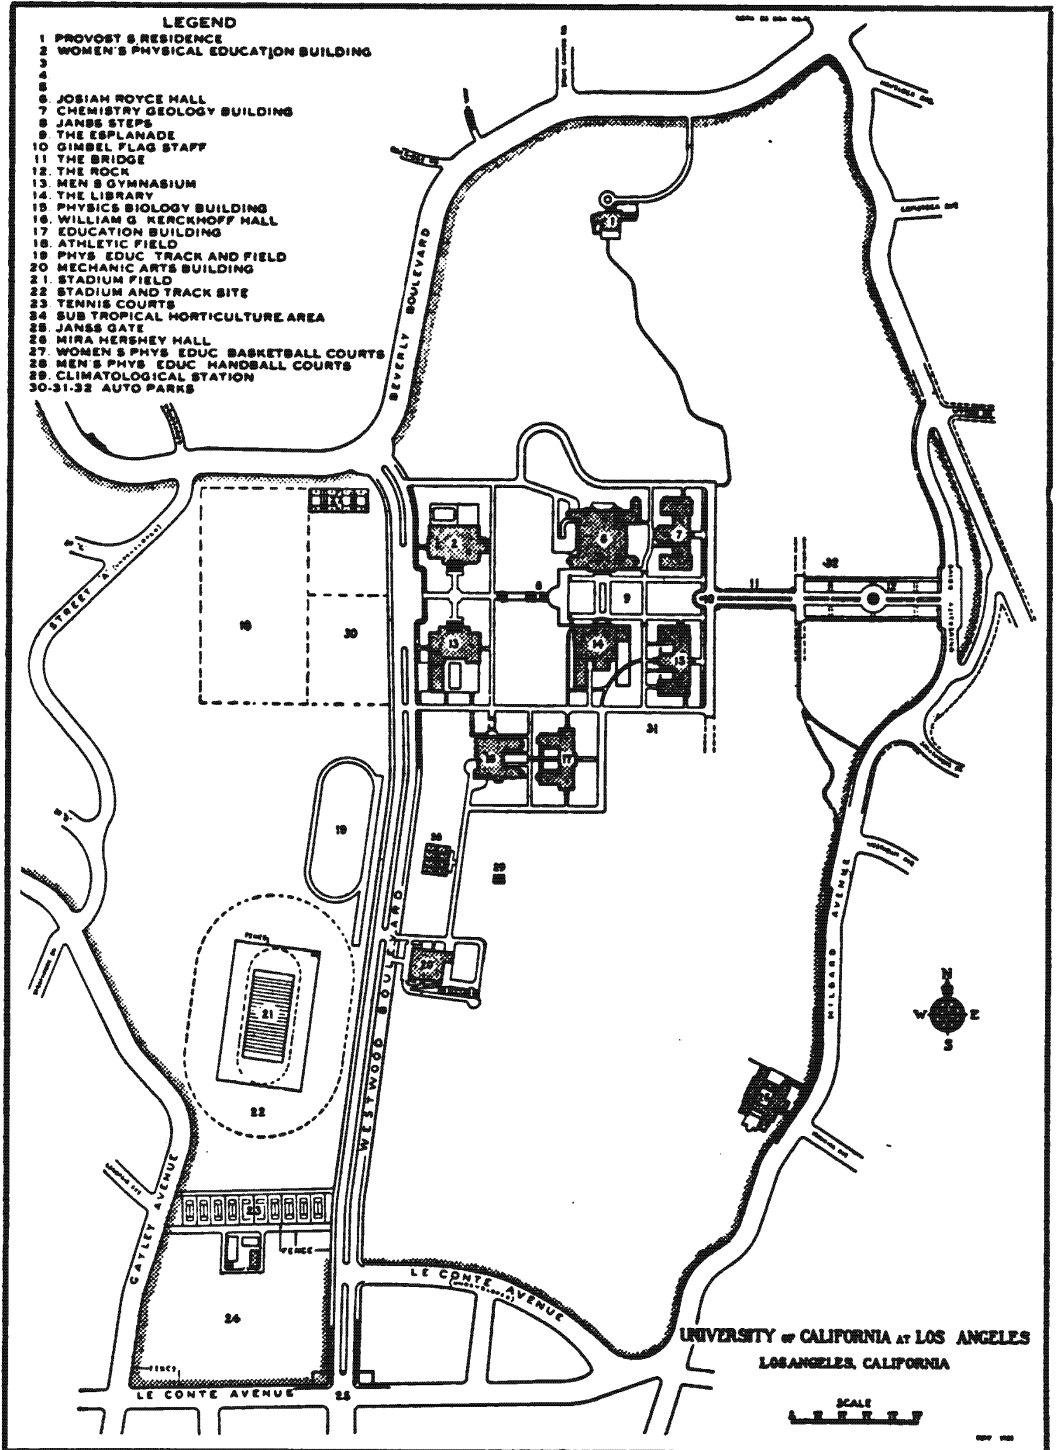

LEGEND

- 1 PROVOST'S RESIDENCE
- 2 WOMEN'S PHYSICAL EDUCATION BUILDING
- 3
- 4
- 5
- 6 JOSIAH ROYCE HALL
- 7 CHEMISTRY GEOLOGY BUILDING
- 8 JANSS STEPS
- 9 THE ESPLANADE
- 10 GIMBEL FLAG STAFF
- 11 THE BRIDGE
- 12 THE ROCK
- 13 MEN'S GYMNASIUM
- 14 THE LIBRARY
- 15 PHYSICS BIOLOGY BUILDING
- 16 WILLIAM G. KERCKHOFF HALL
- 17 EDUCATION BUILDING
- 18 ATHLETIC FIELD
- 19 PHYS. EDUC. TRACK AND FIELD
- 20 MECHANIC ARTS BUILDING
- 21 STADIUM FIELD
- 22 STADIUM AND TRACK SITE
- 23 TENNIS COURTS
- 24 SUB TROPICAL HORTICULTURE AREA
- 25 JANSS GATE
- 26 MIRA HERSEY MALL
- 27 WOMEN'S PHYS. EDUC. BASKETBALL COURTS
- 28 MEN'S PHYS. EDUC. HANDBALL COURTS
- 29 CLIMATOLOGICAL STATION
- 30-31-32 AUTO PARKS